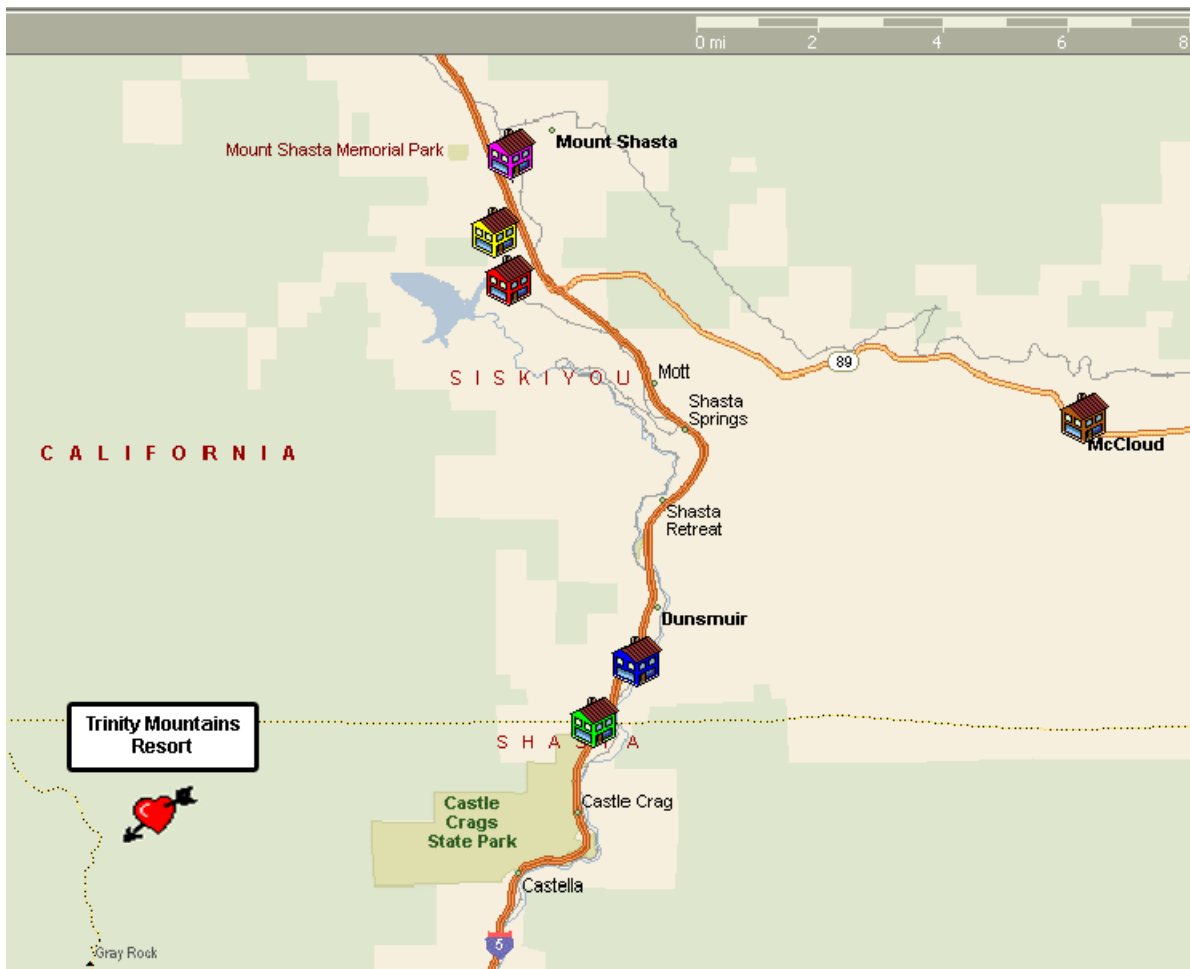

Lodging Near Trinity Mountains Resort

Dunsmuir Lodge

www.dunsmuirloodge.net
6604 Dunsmuir Ave., Dunsmuir, CA 96025
(530) 235-2884
13.6 Miles to Trinity Mountain Resort

Railroad Park Resort

www.rrpark.com/RRP.htm
100 Railroad Park Rd., Dunsmuir, CA 96025
(530) 235-4440
12.5 Miles to Trinity Mountain Resort

Mt. Shasta Ranch Bed & Breakfast

www.stayinshasta.com
1008 W A Barr Rd., Mt. Shasta, CA 96067
(530) 926-3870
24.1 Miles to Trinity Mountain Resort

Cold Creek Inn

www.coldcreekinn.com
724 N. Mt. Shasta Blvd., Mt. Shasta, CA 96067
(530) 926-9851
24.1 Miles to Trinity Mountain Resort

Mt. Shasta Resort

www.mountshastaresort.com
1000 Siskiyou Lake Blvd., Mt. Shasta, CA 96067
(530) 926-3030
23.7 Miles to Trinity Mountain Resort

Best Western Tree House

<http://book.bestwestern.com>
111 Morgan Way, Mt. Shasta, CA 96067
(530) 926-3101
23.4 Miles to Trinity Mountain Resort

McCloud Hotel

www.mchotel.com
408 Main Street, McCloud, CA 96057
(530) 964-2822
31.3 Miles to Trinity Mountain Resort

McCloud River Inn B&B

www.riverinn.com
325 Lawndale Ct., McCloud, CA 96057
(530) 964-2130
31.3 Miles to Trinity Mountain Resort